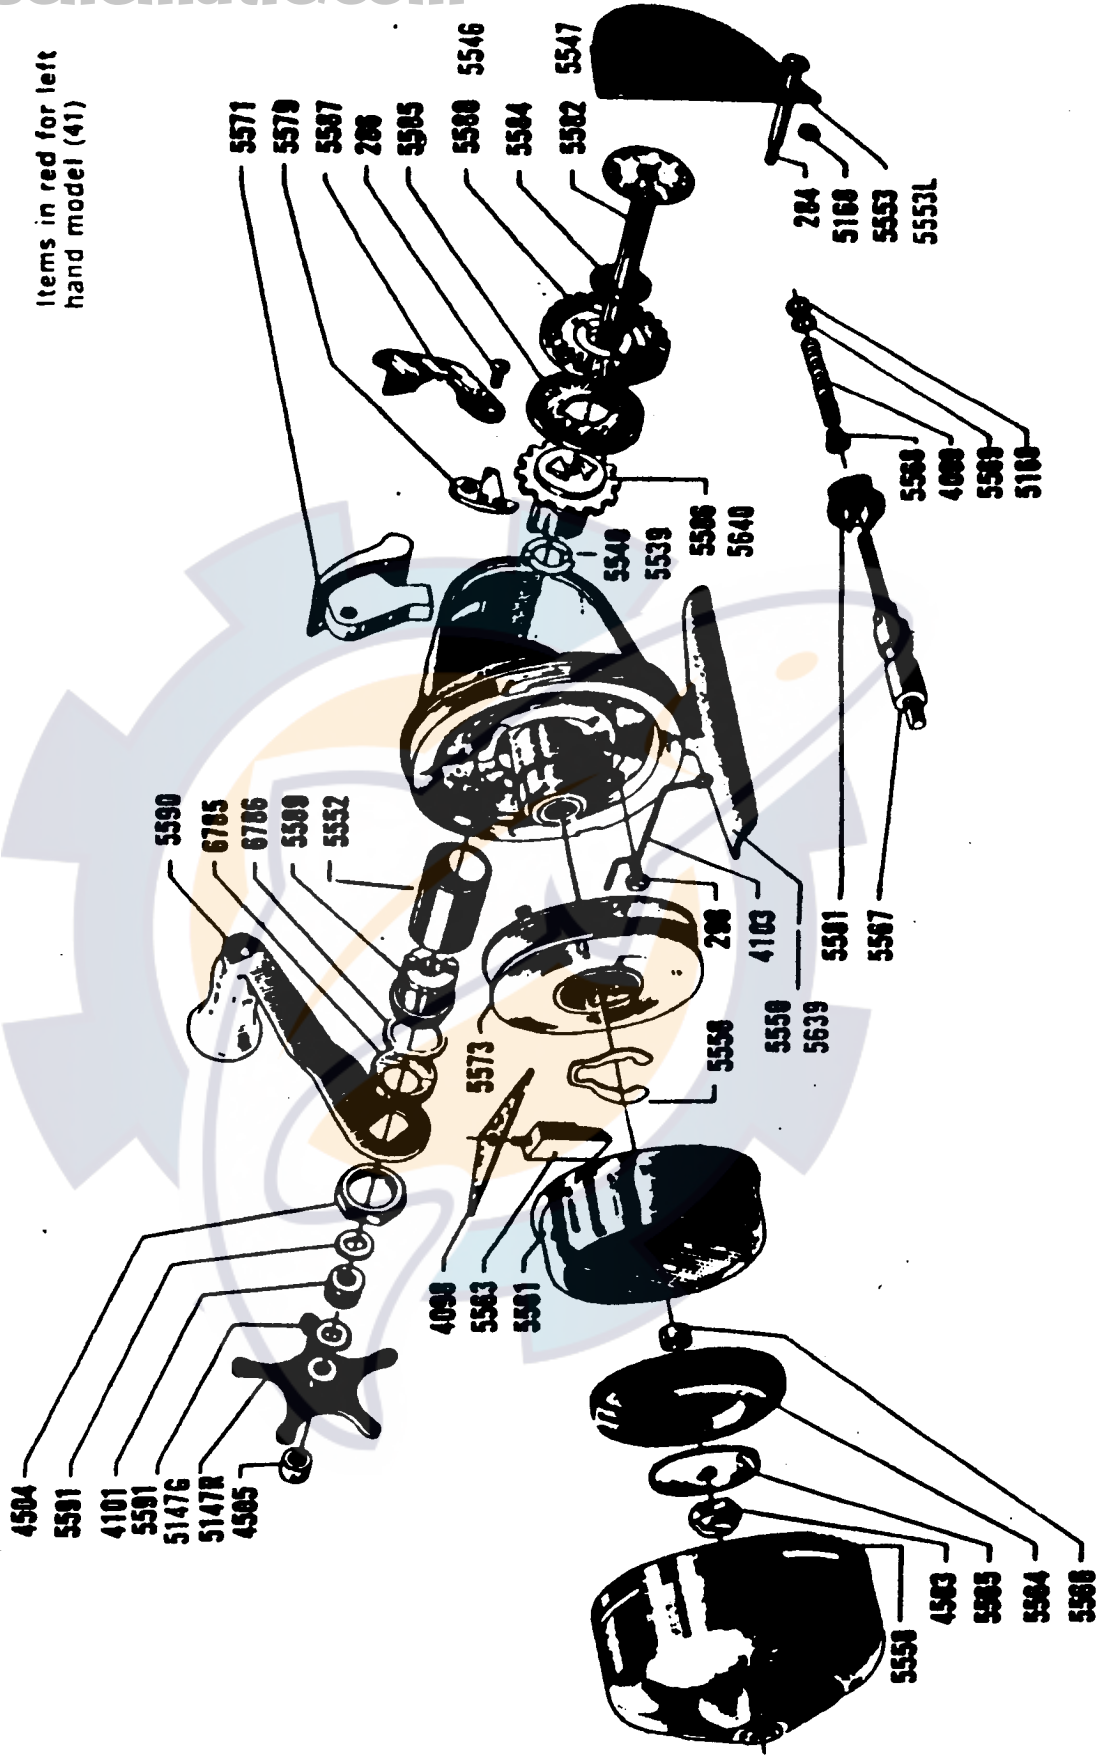

226

# Garcia ABU-MATIC 40-41-60

Items in red for left hand model (41)

...